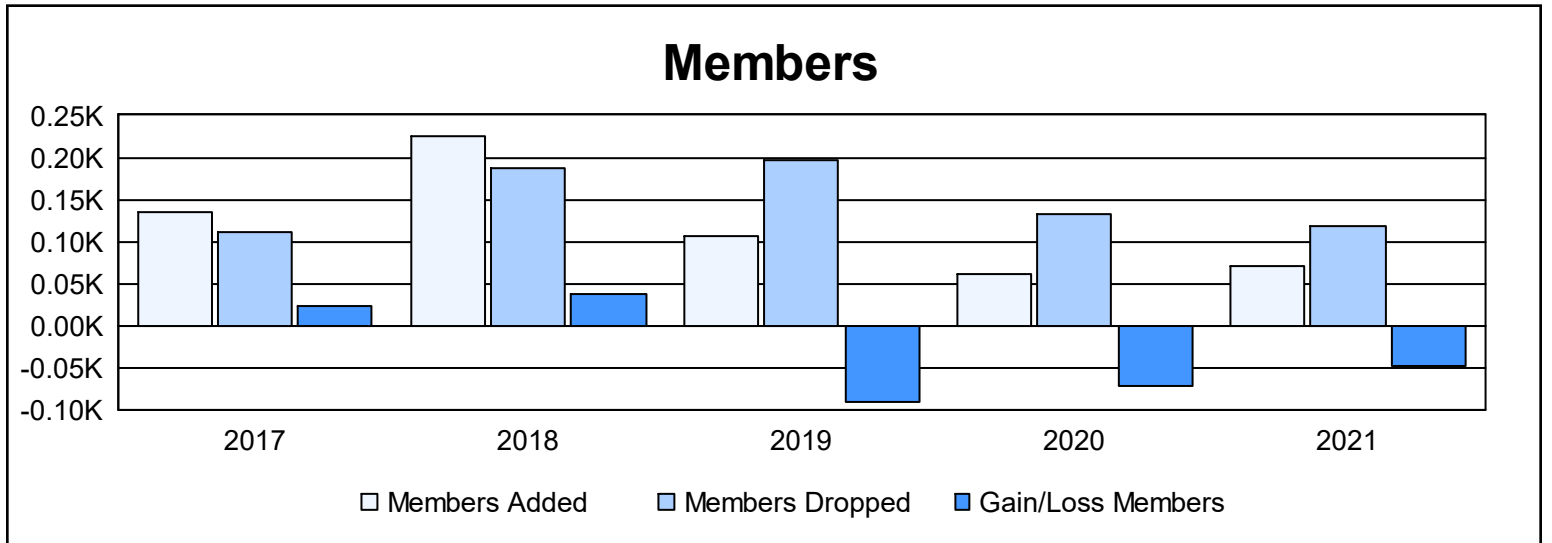

Year	New Clubs	Dropped Clubs	Gain/ Loss Clubs	New Members	Charter Members	Reinstate Members	Transfer Members	Total Member Added	Total Members Dropped	Gain/ Loss Members
2016-2017	0	0	0	124	1	4	6	135	111	24
2017-2018	4	1	3	139	77	5	4	225	187	38
2018-2019	0	1	-1	94	1	5	6	106	197	-91
2019-2020	0	1	-1	52	1	4	4	61	133	-72
2020-2021	0	0	0	64	2	2	3	71	118	-47
Average	1	1	0	95	16	4	5	120	149	-30

Membership Composition June 2021 Cumulative

Gender Composition June 2021 Cumulative