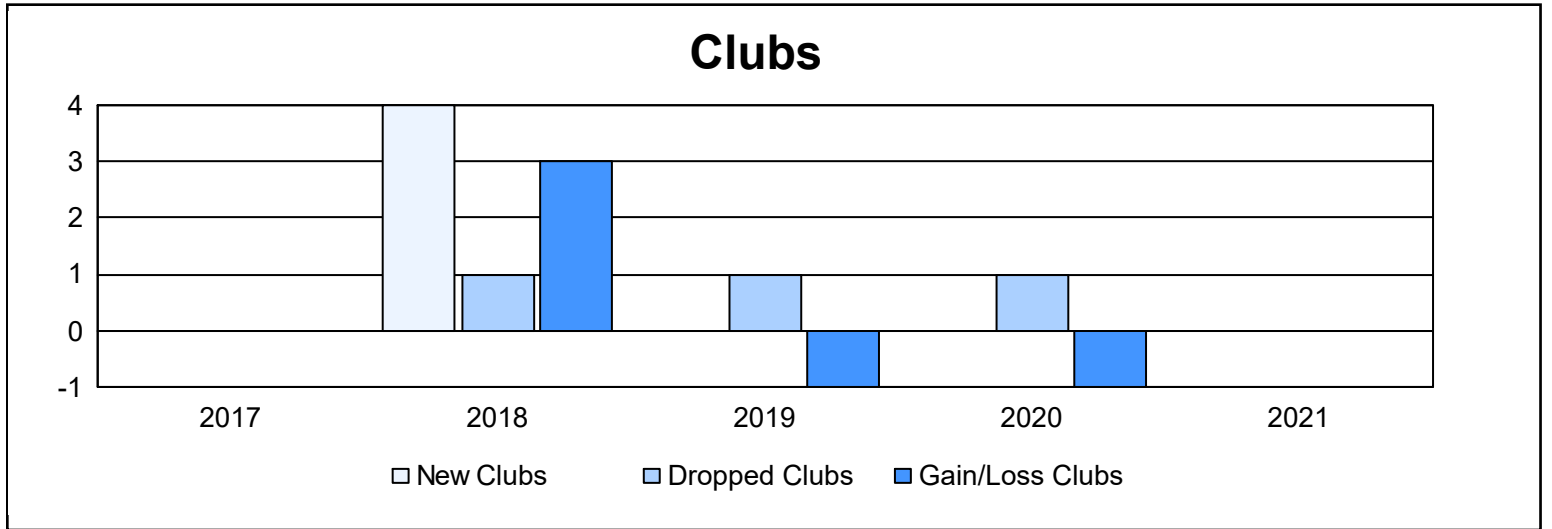

Year	New Clubs	Dropped Clubs	Gain/ Loss Clubs	New Members	Charter Members	Reinstate Members	Transfer Members	Total Member Added	Total Members Dropped	Gain/ Loss Members
2016-2017	0	0	0	124	1	4	6	135	111	24
2017-2018	4	1	3	139	77	5	4	225	187	38
2018-2019	0	1	-1	94	1	5	6	106	197	-91
2019-2020	0	1	-1	52	1	4	4	61	133	-72
2020-2021	0	0	0	64	2	2	3	71	118	-47
Average	1	1	0	95	16	4	5	120	149	-30

Membership Composition June 2021 Cumulative

Gender Composition June 2021 Cumulative