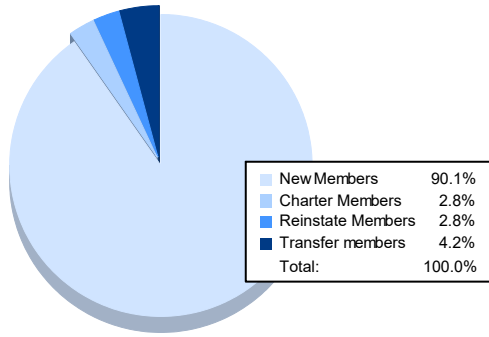

Year	New Clubs	Dropped Clubs	Gain/ Loss Clubs	New Members	Charter Members	Reinstate Members	Transfer Members	Total Member Added	Total Members Dropped	Gain/ Loss Members
2016-2017	0	0	0	124	1	4	6	135	111	24
2017-2018	4	1	3	139	77	5	4	225	187	38
2018-2019	0	1	-1	94	1	5	6	106	197	-91
2019-2020	0	1	-1	52	1	4	4	61	133	-72
2020-2021	0	0	0	64	2	2	3	71	118	-47
Average	1	1	0	95	16	4	5	120	149	-30

Membership Composition June 2021 Cumulative

Gender Composition June 2021 Cumulative